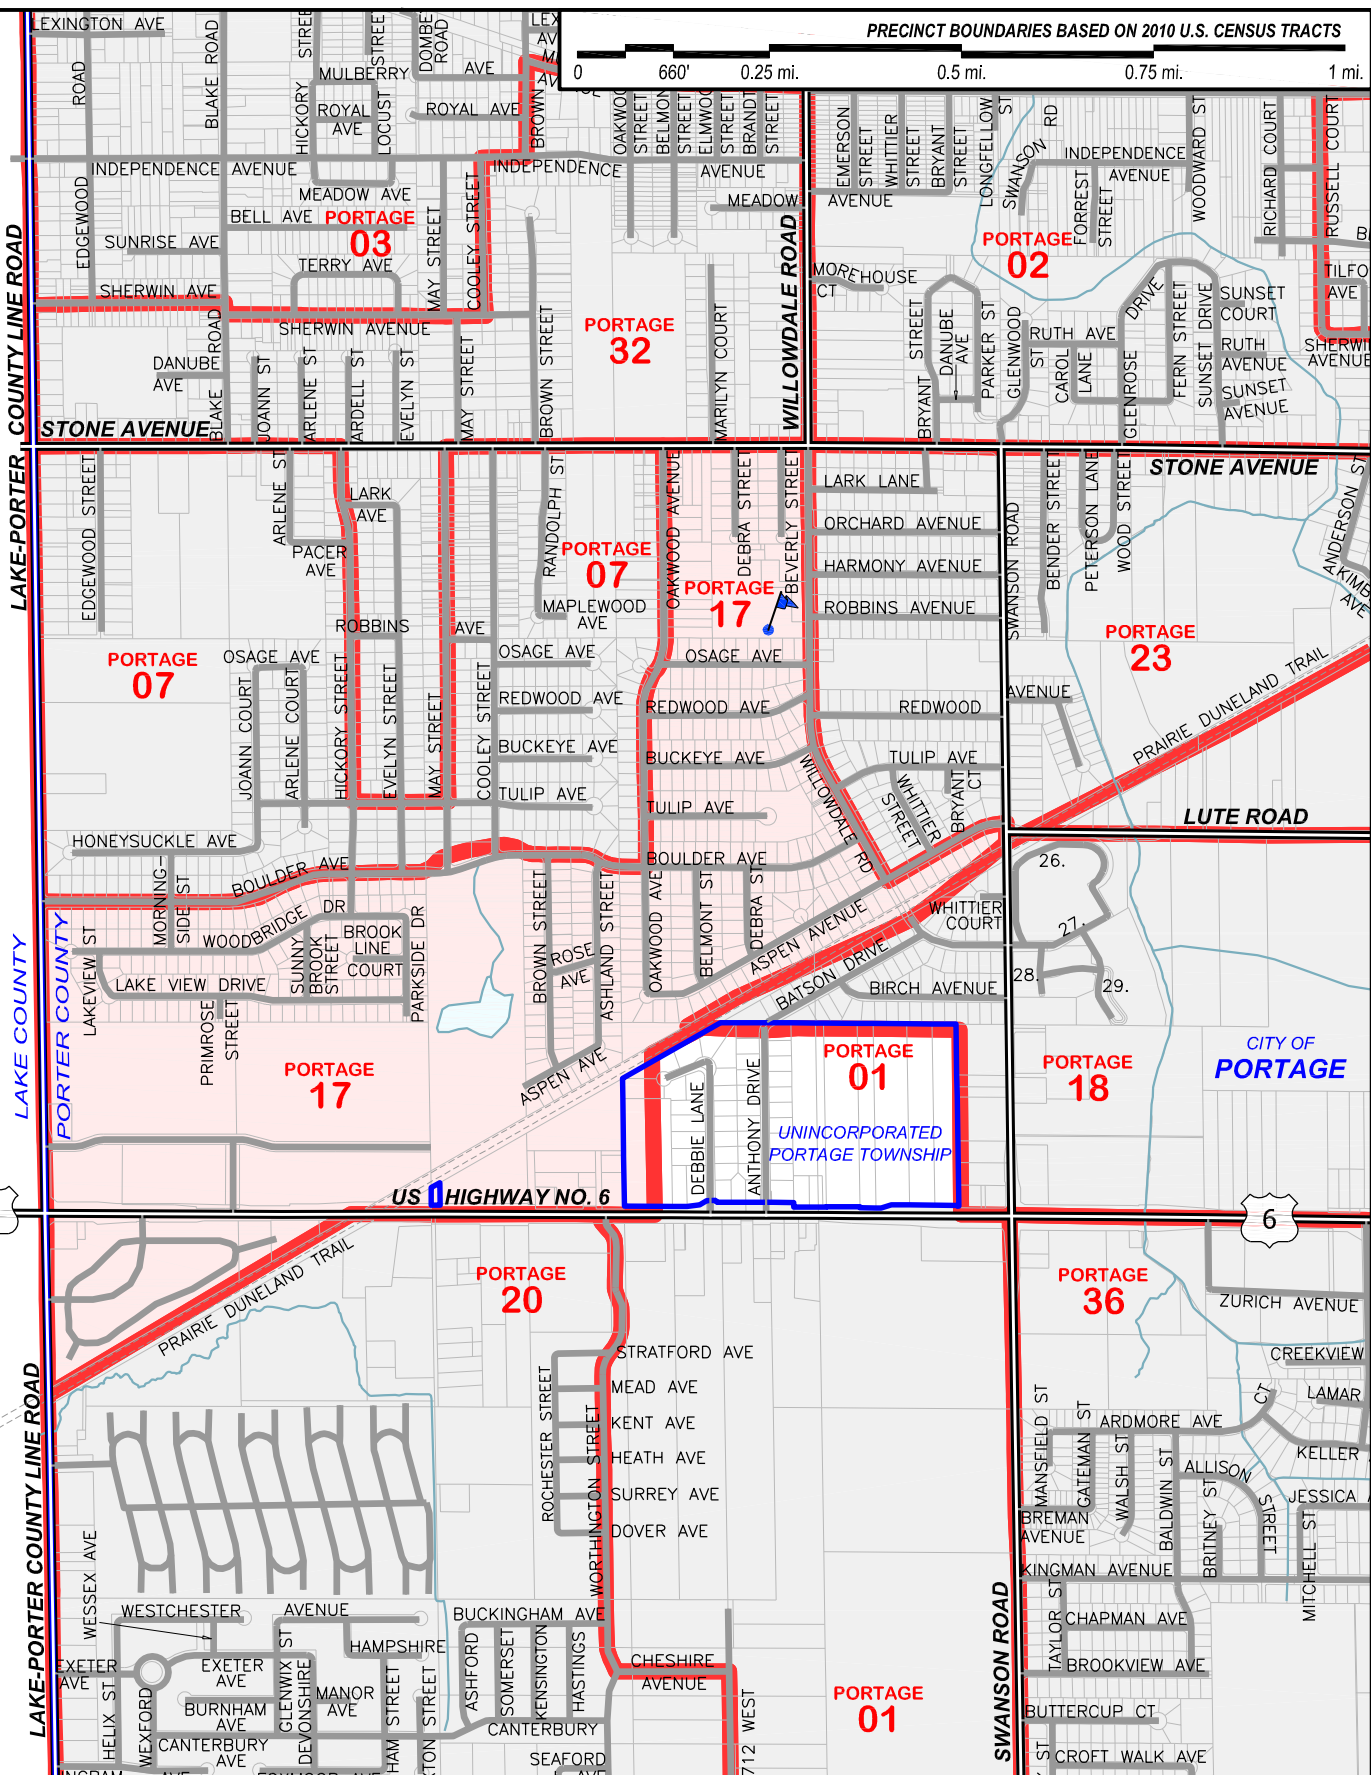

PRECINCT BOUNDARIES BASED ON 2010 U.S. CENSUS TRACTS

0 660' 0.25 mi. 0.5 mi. 0.75 mi. 1 mi.

PORTER COUNTY SURVEYOR'S OFFICE
KEVIN D. BREITZKE, P.E., L.S. - COUNTY SURVEYOR

155 INDIANA AVENUE SUITE 303
VALPARAISO, INDIANA 46383
PHONE (219) 465-3560 FAX (219) 465-3811

PORTAGE TOWNSHIP PRECINCT NO. 17

Poll location: Meyers Elementary School
3100 Willowdale Road

Date: 01-01-2012
Scale: 1:1320'
Quarter Section No. N/A

Precinct lines (red) are based on 2010 US Census Data provided by the Indiana Election Division and county election officials.